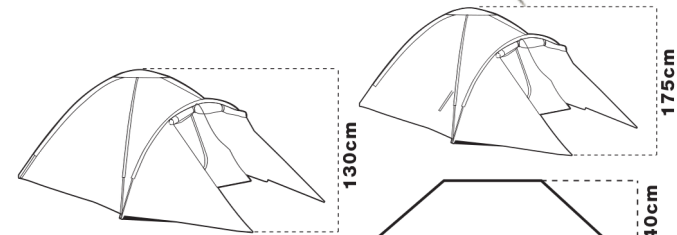

TE2129

Size: (110+220)*250*130cm Standard Size
(140+250)*290*175cm Luxury Size
Fabric: 190T polyester
Floor: 120G PE
Frame: Dia 8.5mm Fiberglass