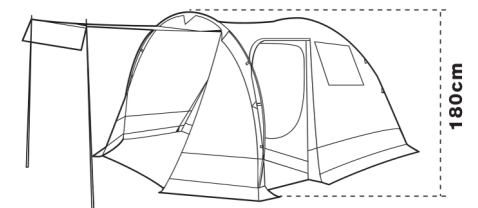

TE2131

Size: (60+90+230+60)*240*180cm
Fabric: 190T polyester
Floor: 120G PE
Frame: Dia 9.5mm Fiberglass