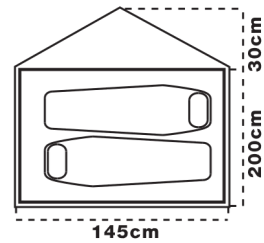

Size: 145*(200+30)*100cm
Fabric: 190T polyester
Floor: 120G PE
Frame: Dia 7.9mm Fiberglass