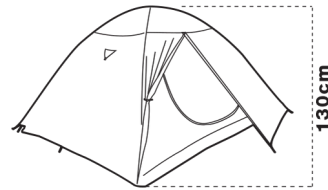

Size: 145*(200+30)*100cm
Fabric: 190T polyester
Floor: 120G PE
Frame: Dia 7.9mm Fiberglass