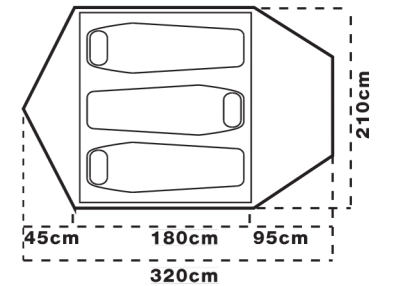

TE2130

Size: (95+180+45)*210*125/100cm
Fabric: 190T polyester
Floor: 120G PE
Frame: Dia 8.5/7.9mm Fiberglass

TE2128

Size: (140+180+140)*210*190/150cm
Fabric: 190T polyester
Floor: 120G PE
Frame: Dia 9.5/8.5mm Fiberglass