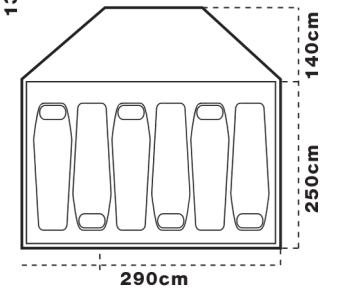

TE2129

Size: (110+220)*250*130cm Standard Size
(140+250)*290*175cm Luxury Size
Fabric: 190T polyester
Floor: 120G PE
Frame: Dia 8.5mm Fiberglass