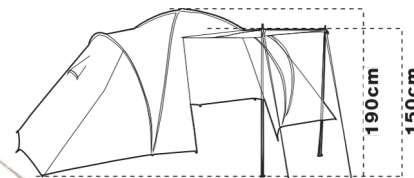

Size: 145*(200+30)*100cm
Fabric: 190T polyester
Floor: 120G PE
Frame: Dia 7.9mm Fiberglass

TE2127

Size: 220*(210+40)*130cm
Fabric: 190T polyester
Floor: 120G PE
Frame: Dia 8.5mm Fiberglass

TE2129

Size: (110+220)*250*130cm Standard Size
(140+250)*290*175cm Luxury Size
Fabric: 190T polyester
Floor: 120G PE
Frame: Dia 8.5mm Fiberglass

TE2130

Size: (95+180+45)*210*125/100cm
Fabric: 190T polyester
Floor: 120G PE
Frame: Dia 8.5/7.9mm Fiberglass

TE2128

Size: (140+180+140)*210*190/150cm
Fabric: 190T polyester
Floor: 120G PE
Frame: Dia 9.5/8.5mm Fiberglass

TE2131

Size: (60+90+230+60)*240*180cm
Fabric: 190T polyester
Floor: 120G PE
Frame: Dia 9.5mm Fiberglass