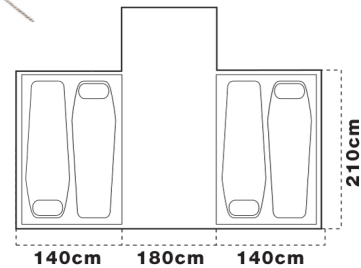

Size: 145*(200+30)*100cm
Fabric: 190T polyester
Floor: 120G PE
Frame: Dia 7.9mm Fiberglass

TE2127

Size: 220*(210+40)*130cm
Fabric: 190T polyester
Floor: 120G PE
Frame: Dia 8.5mm Fiberglass

TE2129

Size: (110+220)*250*130cm Standard Size
(140+250)*290*175cm Luxury Size
Fabric: 190T polyester
Floor: 120G PE
Frame: Dia 8.5mm Fiberglass

TE2130

Size: (95+180+45)*210*125/100cm
Fabric: 190T polyester
Floor: 120G PE
Frame: Dia 8.5/7.9mm Fiberglass

TE2128

Size: (140+180+140)*210*190/150cm
Fabric: 190T polyester
Floor: 120G PE
Frame: Dia 9.5/8.5mm Fiberglass

TE2131

Size: (60+90+230+60)*240*180cm
Fabric: 190T polyester
Floor: 120G PE
Frame: Dia 9.5mm Fiberglass