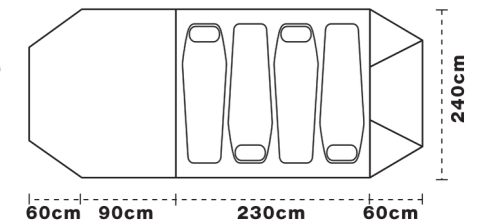

TE2131

Size: (60+90+230+60)*240*180cm
Fabric: 190T polyester
Floor: 120G PE
Frame: Dia 9.5mm Fiberglass