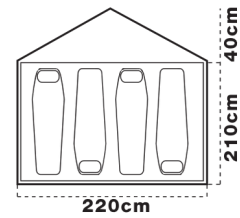

Size: 145*(200+30)*100cm
Fabric: 190T polyester
Floor: 120G PE
Frame: Dia 7.9mm Fiberglass