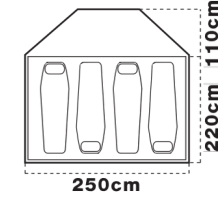

TE2129

Size: (110+220)*250*130cm Standard Size
(140+250)*290*175cm Luxury Size
Fabric: 190T polyester
Floor: 120G PE
Frame: Dia 8.5mm Fiberglass