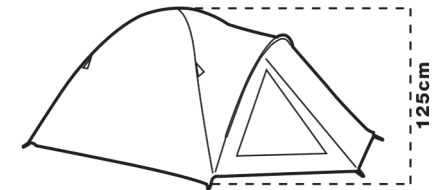

TE2130

Size: (95+180+45)*210*125/100cm
Fabric: 190T polyester
Floor: 120G PE
Frame: Dia 8.5/7.9mm Fiberglass

TE2128

Size: (140+180+140)*210*190/150cm
Fabric: 190T polyester
Floor: 120G PE
Frame: Dia 9.5/8.5mm Fiberglass