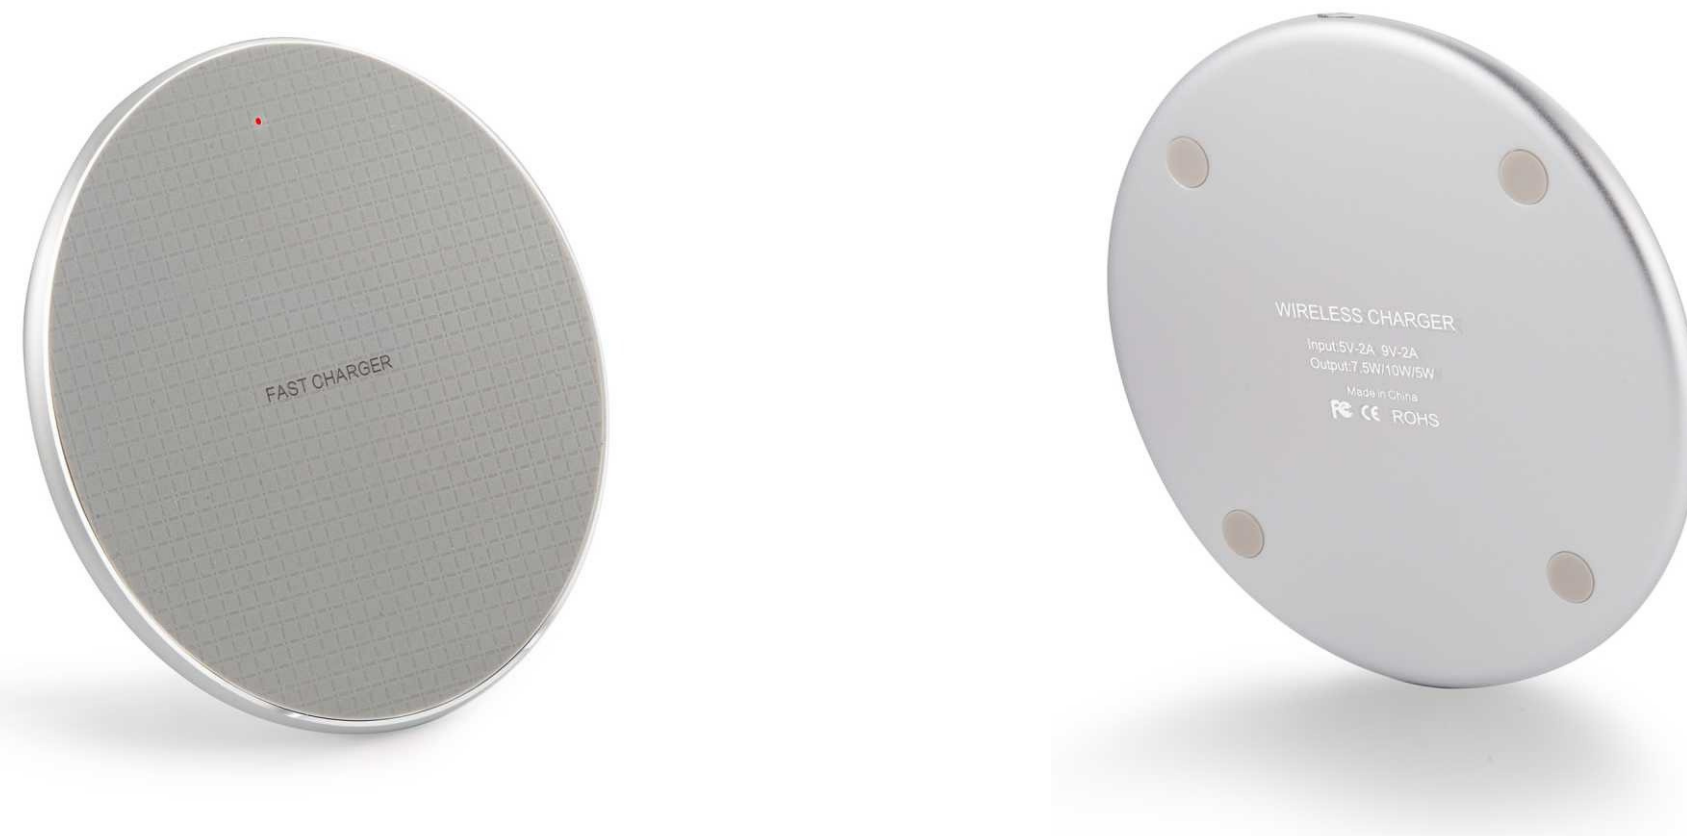

Table Wireless Charger

Model: X255-A

Product Specification

Interface: Micro

Input: 5V/2A, 9V/1.67A

Output: 5W/7.5W/10W (mobile phone)

Compatibility: Support mobile phones with wireless charging function

Product Material: Aluminum alloy + PC sun pattern + Soft rubber

Product Color: Silver

Table Wireless Charger

Model: X255-B

Product Specification

Interface: Micro

Input: 5V/2A, 9V/1.67A

Output: 5W/7.5W/10W (mobile phone)

Compatibility: Support mobile phones with wireless charging function+transpar