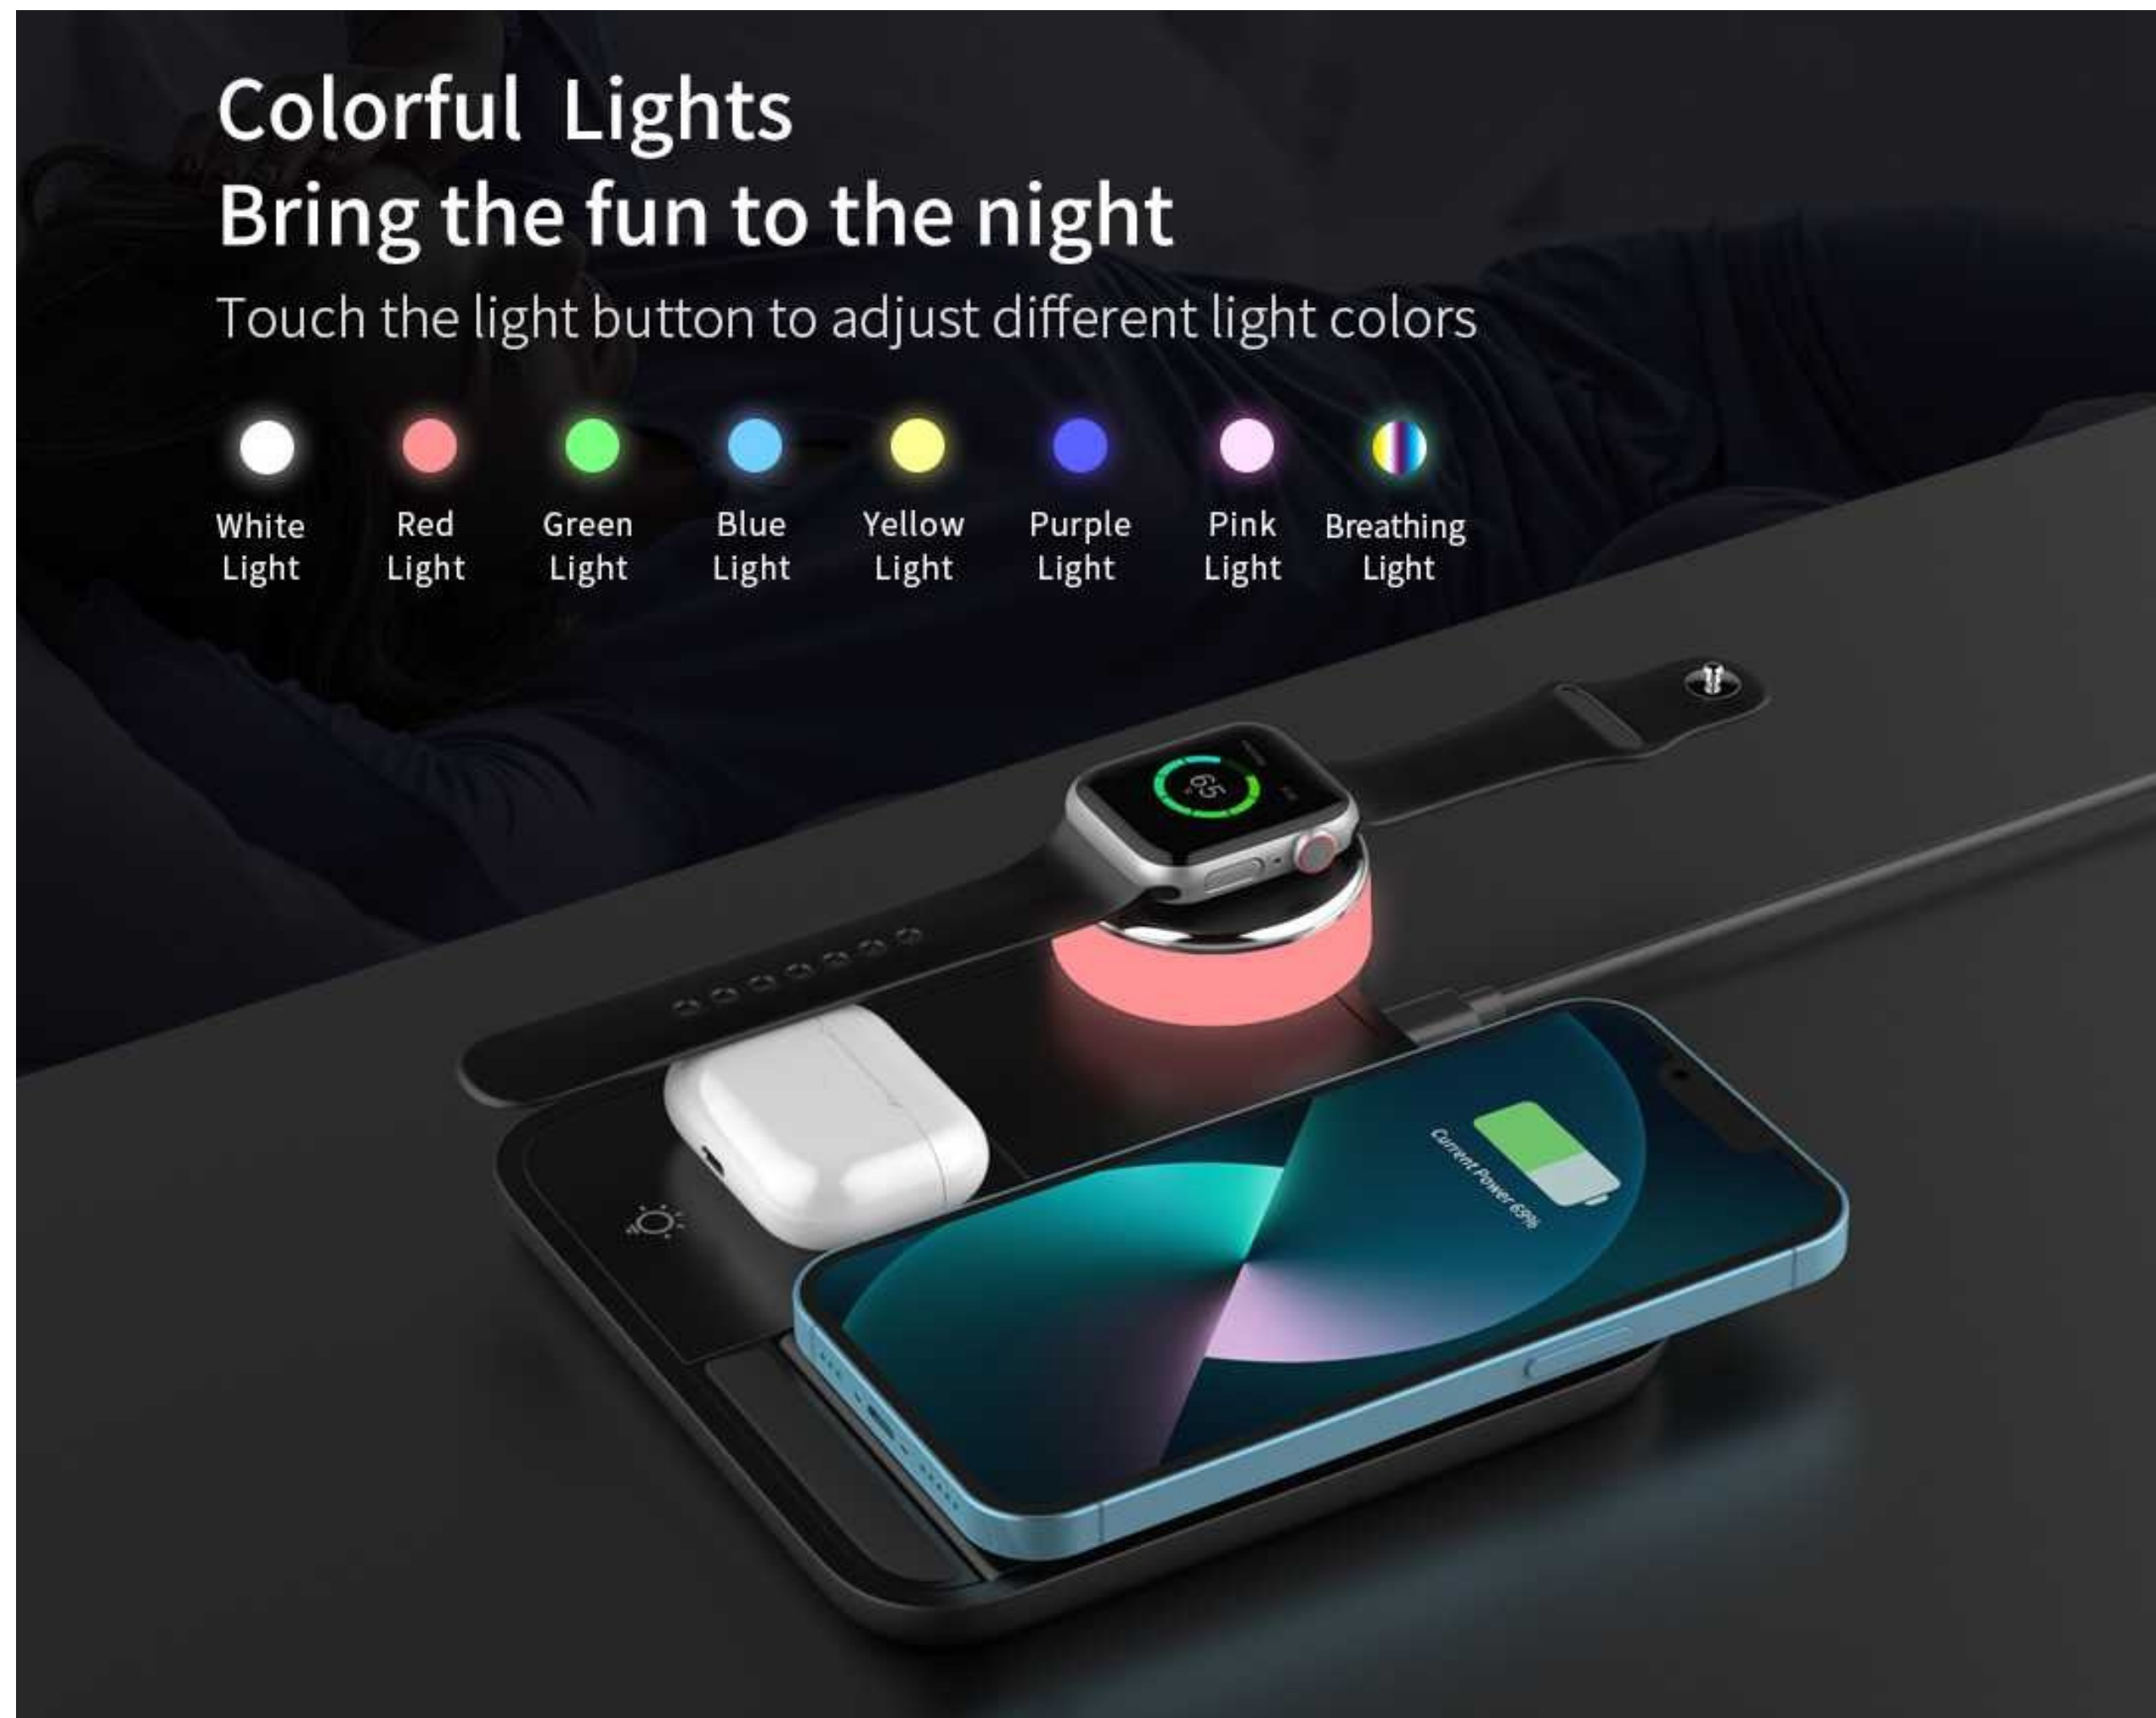

4 in 1 Wireless Charger

Model: X499

Product Specification

Function: Support mobile phone/Apple watch/Bluetooth headset wireless charging. With colorful lights.

Interface: Type-C

Input: $\geq 9V/2A, 5V/3A$

Output: 15W/10W/7.5W/5W (mobile phone)

Output: 2.5W (iWatch)

Output: 3W (TWS Bluetooth headset)

Output: 1W (colorful lights)

Adapter: $\geq 9V/2A$

Compatibility: Support QI compatible devices

Product Material: ABS+PC

Product Color: Black/White/Green/Blue/Pink

Product Size: 150.6*150.6*30.8mm