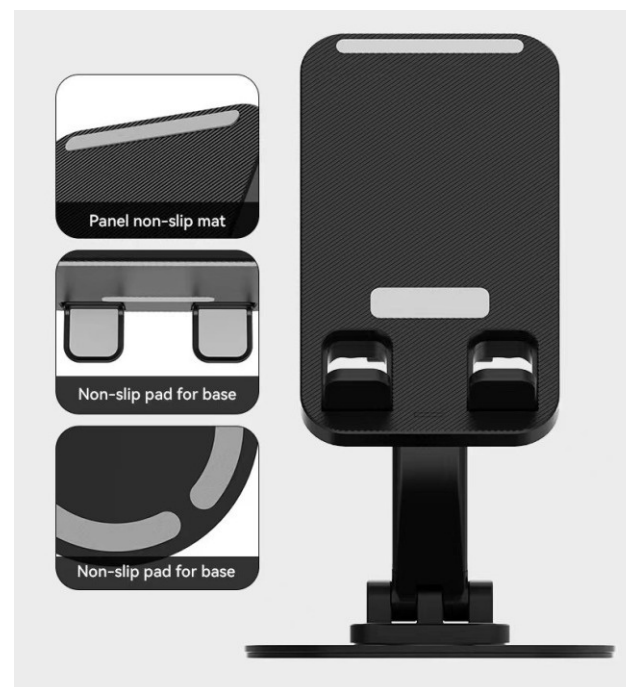

15W

iPhone: iPhone 14/14 Pro/14 Pro Max
iPhone 13/13 Mini/13 Pro/13 Pro Max
iPhone 12/12 Mini/12 Pro/12 Pro Max
iPhone X/XS /XS Max/XR
iPhone 8/8Plus

Samsung: Galaxy Note20/10/10 Plus/S23/S22/S21/S20/S10/S10 Plus/S10E/S9/S9 Plus/Note9
Galaxy S8/S8 Plus/Note8
Galaxy S7 Edge/Galaxy S7

Google: Google Pixel 3/3 XL/Nexus7/6/5/4/

Microsoft: Microsoft Lumia 950/Lumia 950 Dual Slim
Lumia 950 XL/Lumia 950 XL Dual Slim

Tips: Mobile phone without wireless charging function cannot be charged.

Portable Wireless Charger

Model: X543

Product Specification

Function: Qi cell phone wireless charging; cell phone stand

Interface: Type-C

Input: $\geq 9V/2A, 5V/3A$

Output: 15W/10W/7.5W/5W (Phone)

Compatibility: Support Qi wireless charging for cell phones

Product Material: ABS+PC